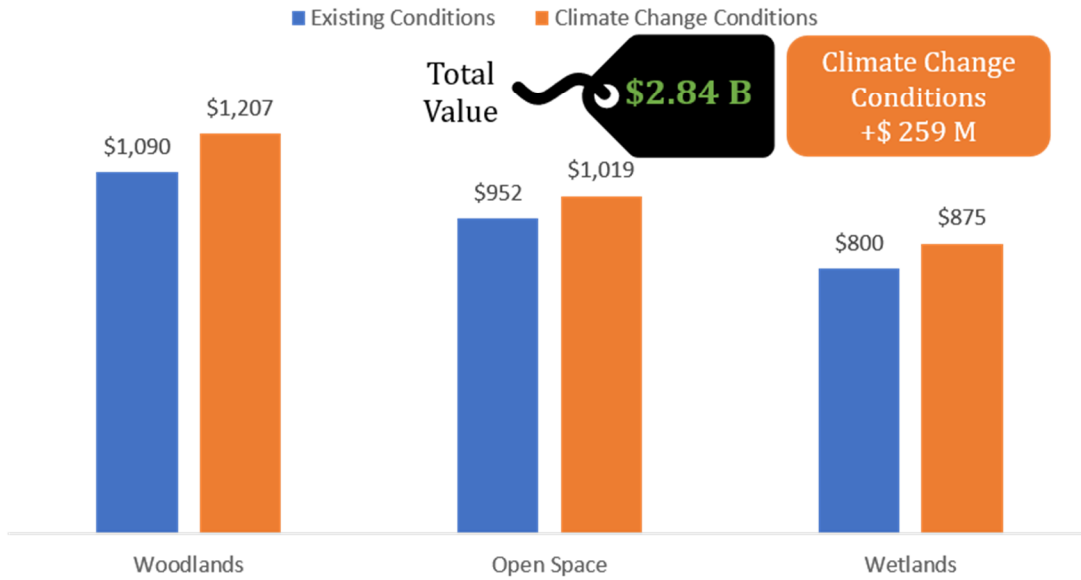

APPENDIX B i – Natural Assets Stormwater Management Services Valuation – All Assets

Value of SWM Benefits (\$M) from Natural Assets in the Town of Halton Hills

APPENDIX B ii – Natural Assets Stormwater Management Services Valuation – Assets Owned by the Town of Halton Hills

Value of SWM Benefits (\$M) from Owned Natural Assets in the Town of Halton Hills