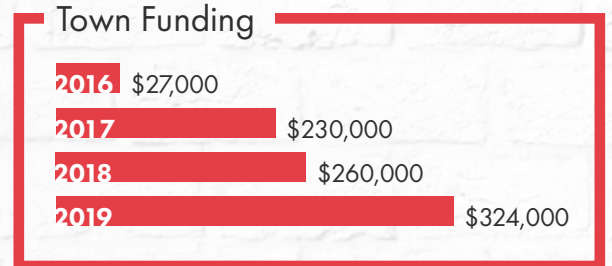

Programming Attendance:

*Average attendance across 2 locations

Youth Model Milestones

Since 2016, Halton Hills Youth Network has grown from a membership of **5** to **20** organizations!