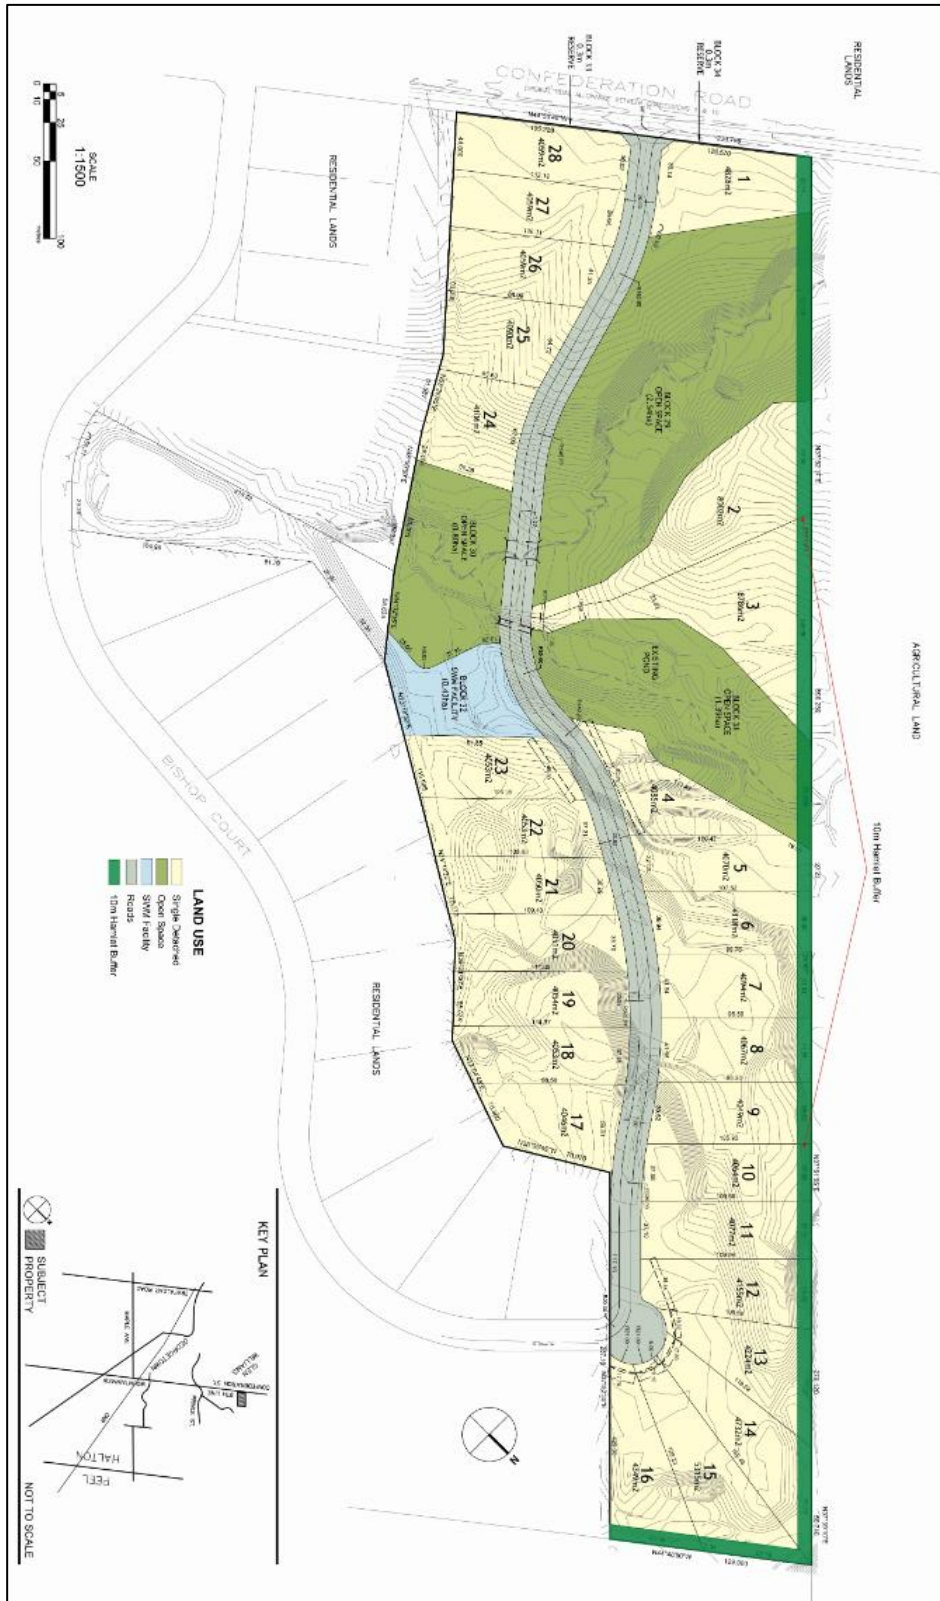

# SCHEDULE 5 – HAMLET BUFFER LOCATION

SCALE  
1:1500

**LAND USE**

- Striped
- Open Space
- Semi-rustic
- Forest
- Hamlet Buffer