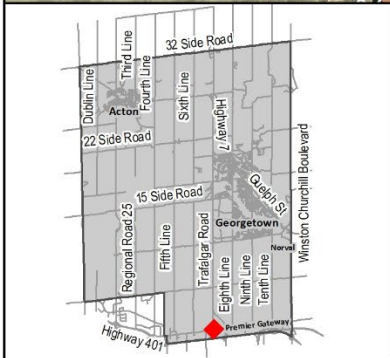

SCHEDULE 1 – LOCATION MAP

Legend

 8049 Hornby Road, Esquesing