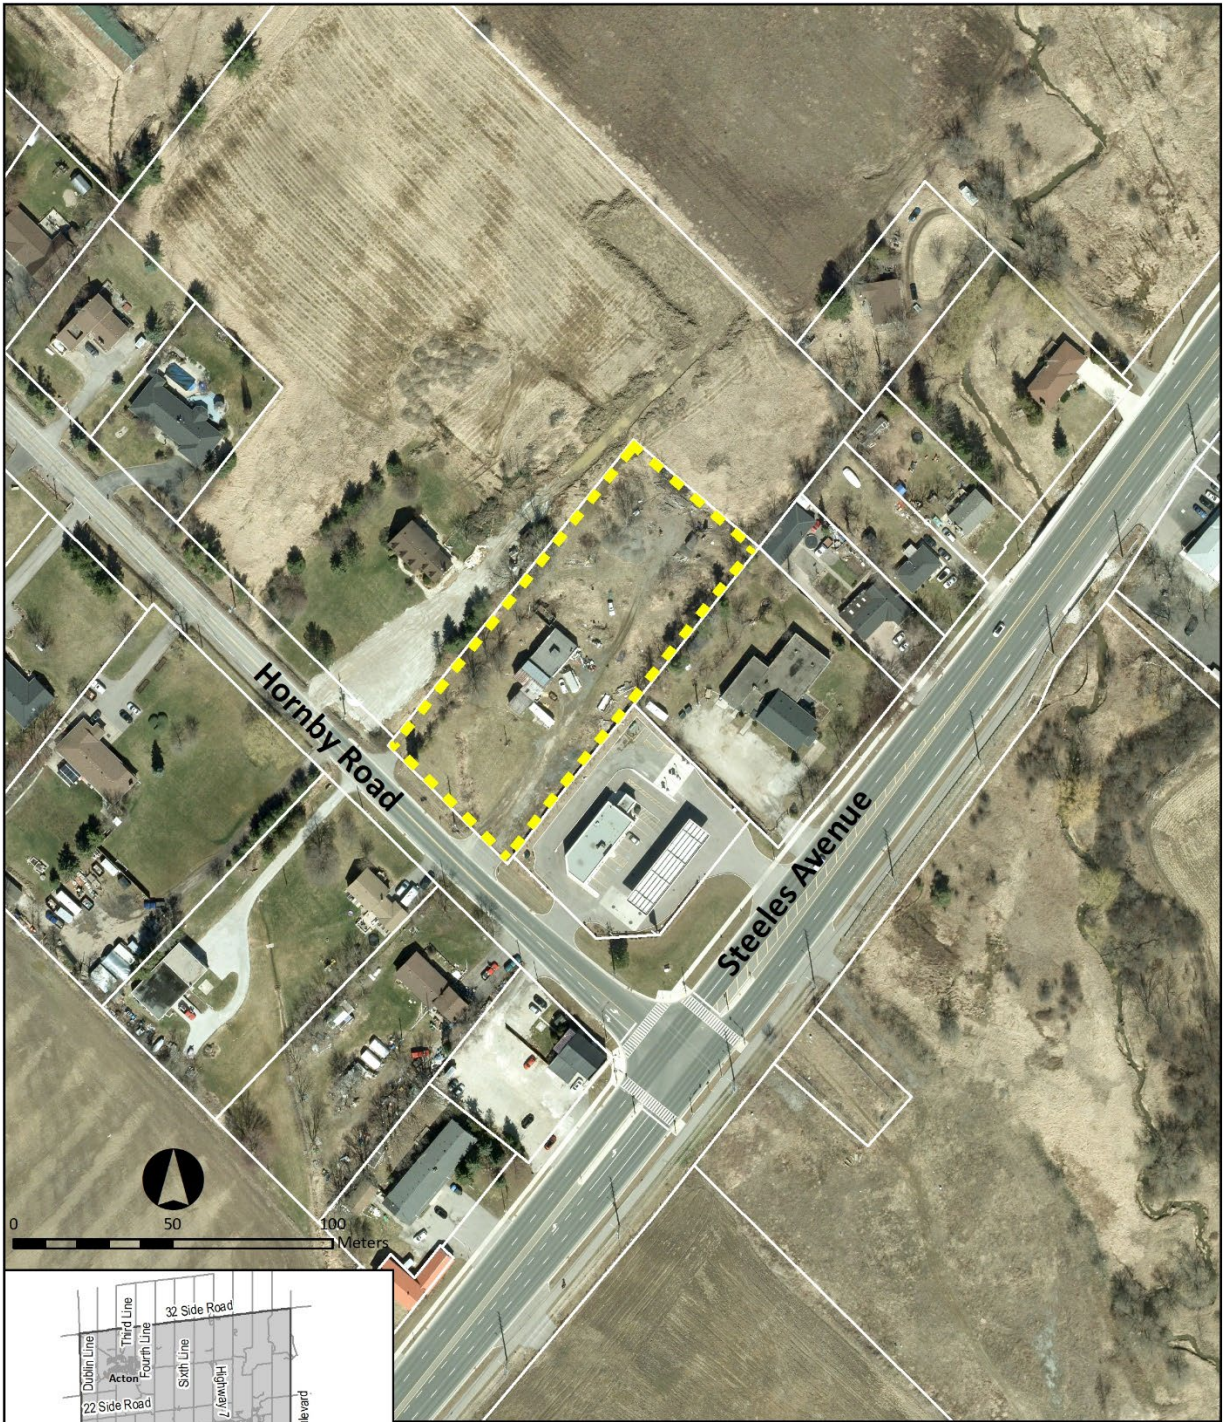

SCHEDULE 1 – LOCATION MAP

Legend

 8049 Hornby Road, Esquesing