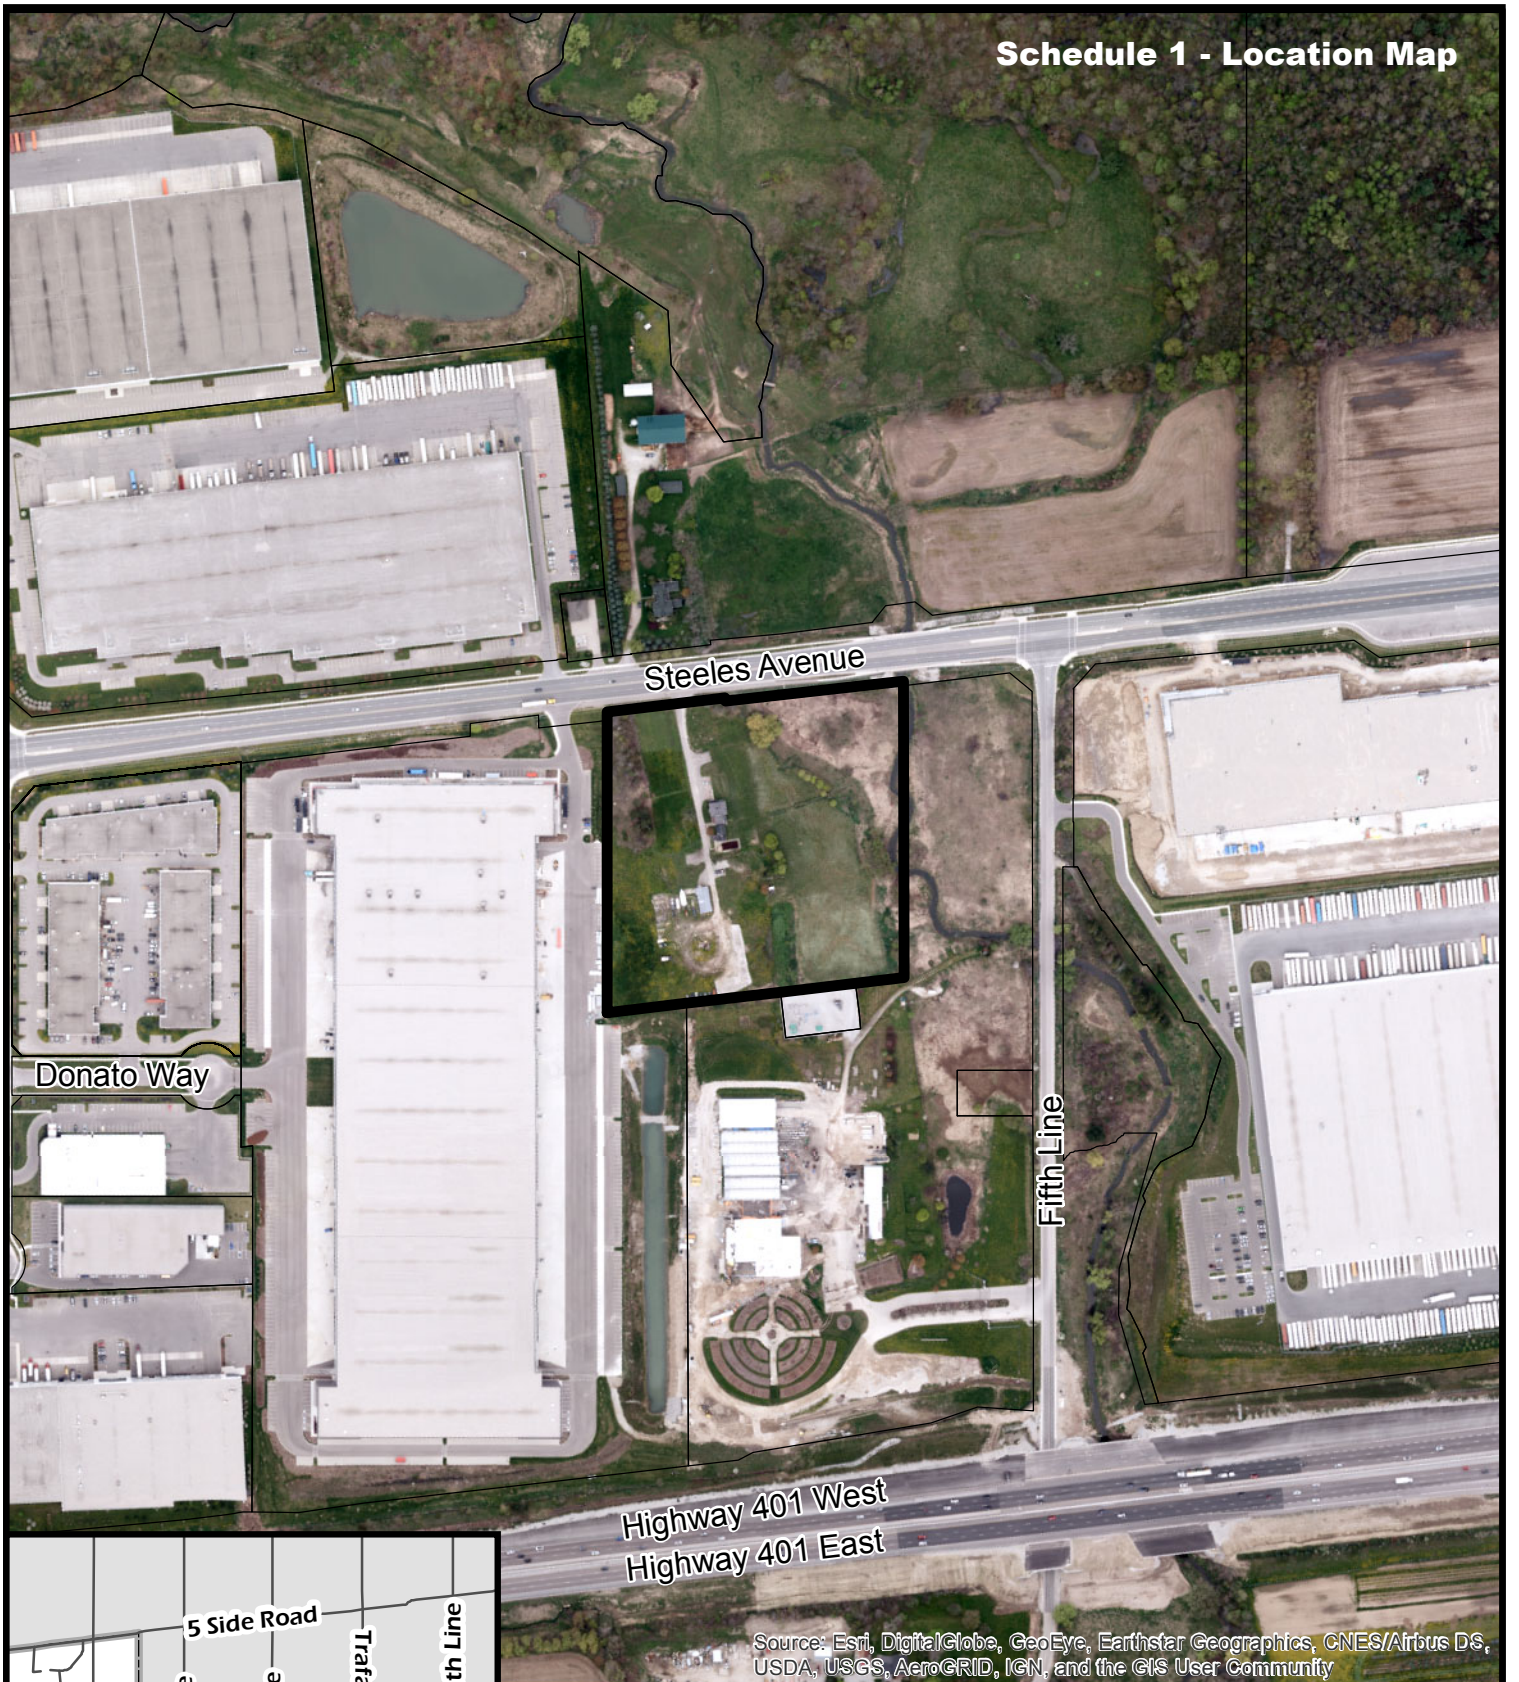

Schedule 1 - Location Map

11450 Steeles Avenue (Premier Gateway)

 Subject Lands